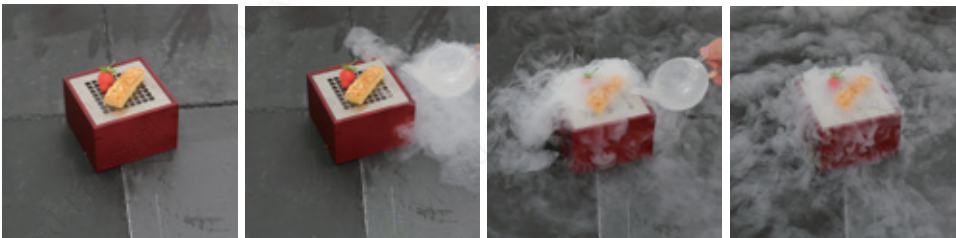

wood

item	size/cm
810066	14.2 x 14.2 x 9.2 cm

Shelf

stainless steel 18/8,
rose gold, brushed.

item	size/cm
810066-R	12.5 x 12.5 cm

Small bowl

glass, transparent, hand made.

item	size/cm	content /ml
311059-2	Ø12 x 7.5cm	720ml