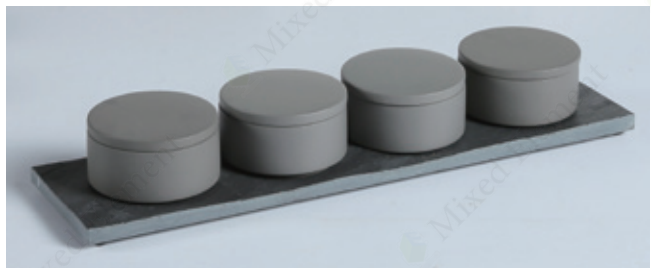

item	size/cm
311147-C	Ø 8.3 x 1.2 cm

Bowl

glass, transparent, hand made,
double walled, temperature resistant
from -200 °C to +400 °C.

item	size/cm	content /ml
311147-1	Ø 7.5 x 5 cm	90ml
311147	Ø 7.5 x 7 cm	150ml
311147-2	Ø 7.5 x 11.5 cm	250ml