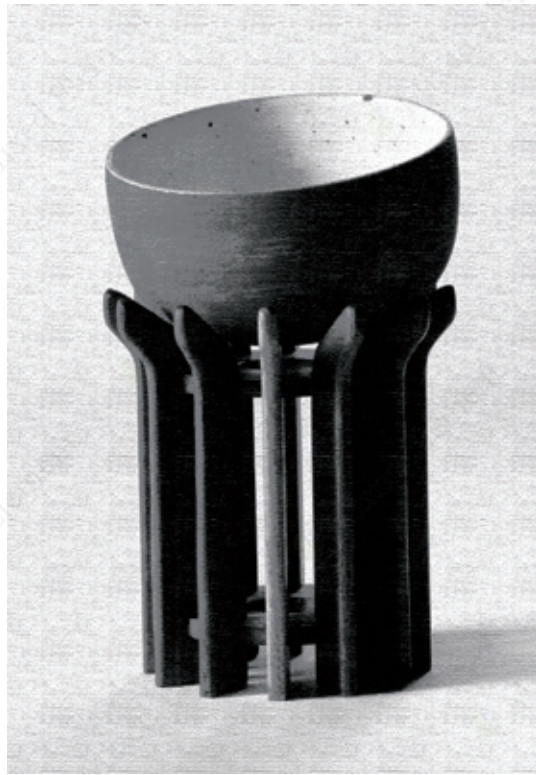

創始人 & 產品高級顧問
Founder & Senior Product Consultant