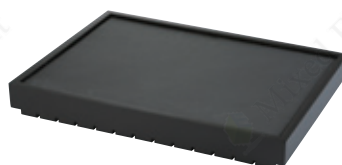

Cooling Tray 1/1

ash wood, matt black paint, food safe sealed, visible wood grain, not dishwasher-safe, natural stone, nylon, blue, non-toxic cooling gel, PC, clear.

item	size/cm
810055-B-1C	53x37x6cm