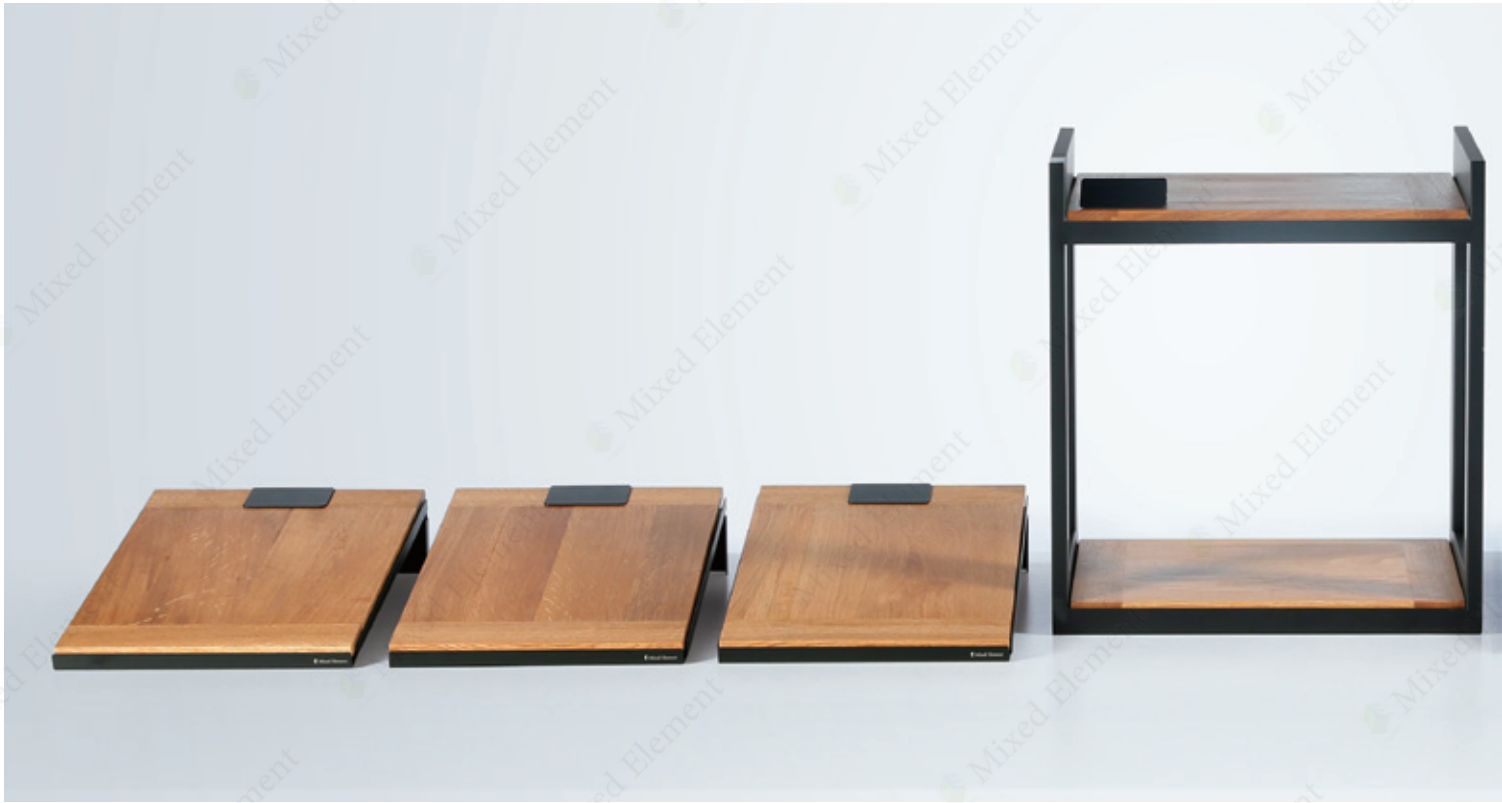

oak

walnut

最新的展示设计，  
是基于 1/1 和 1/2 的斜架，  
加入 1/1 和 1/2 的 BOARD 进行配搭，  
平面的展示能够让食物展示具备很好的‘既视感’。

This brand new display solution is a combination of slanted tray stand 1/1 and 1/2 with corresponding size of the boards; the flat display allows the food presentation to be seen at a glance.

最新设计的翻盖 ( Fold TOP COVER 1/1 ) , 你可以根据需要选择打开或者关闭, 它能够  
为食物的展示提供更好的美观性、安全性, 这款翻盖是基于 1/1 的斜架作为设计开发, 所以,  
1/1 斜架上任何一种托盘的平面组合, 它都能完整地固定在上面。

When applying this new cover design (Fold TOP COVER 1/1), users can keep it  
opened or closed, in this case, this product will be capable of providing better  
appearance and safety for the food presentation. The Fold TOP COVER 1/1 was  
designed and developed based on the slanted tray stand 1/1, as a result, it can be  
used with every tray in the same level.